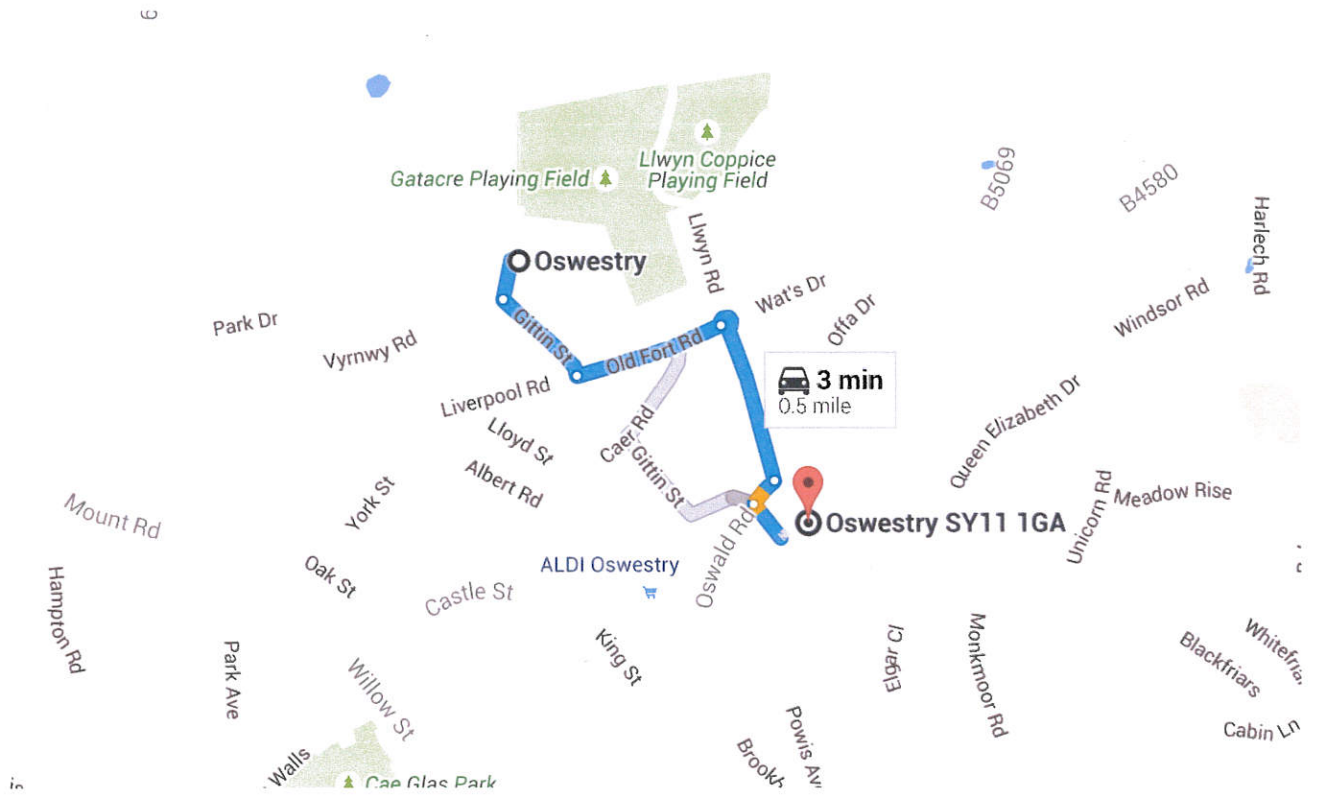

Directions from Oswestry SY11 1DR, UK to Oswestry SY11 1GA, UK

Google

Oswestry SY11 1DR, UK

- ↑ Head south on Gatacre Ave toward Gittin St
200 ft
- ↶ Turn left onto Gittin St
0.1 mi
- ↶ Turn left onto Old Fort Rd
0.1 mi
- 📍 At the roundabout, take the 3rd exit onto Llwyn Rd
0.2 mi
- ↷ Turn right onto Gobowen Rd/B5069
151 ft
- ↶ Turn left onto Thomas Savin Rd
213 ft

Oswestry SY11 1GA UK

These directions are for planning purposes only. You may find that road works, traffic, weather or other events may cause conditions to differ from the map results, and you should plan your route accordingly. You must obey all signs or notices regarding your route.